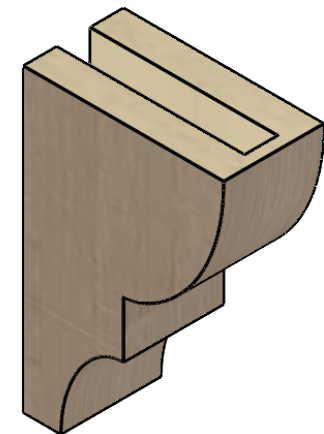

ITEM NUMBER: CORU03X06X09RIDRCPR

3"W X 6"D X 9"H SERIES 2 CLASSIC RIDGEWOOD ROUGH CEDAR
TIMBERTHANE FAUX WOOD CORBEL, PRIMED

SIDE PROFILE

FRONT PROFILE

ISOMETRIC

EKENA MILLWORK
2300 WEST MAIN ST.
CLARKSVILLE, TX 75426
TOLL FREE: 866-607-0453
WWW.EKENAMILLWORK.COM

NOTES

1. INSTALLATION TO BE COMPLETED IN ACCORDANCE WITH MANUFACTURER'S SPECIFICATIONS.
2. DRAWING MAY NOT BE TO SCALE
3. THIS DRAWING IS INTENDED FOR DESIGN AND PLANNING PURPOSES ONLY.
4. ALL INFORMATION CONTAINED HEREIN WAS CURRENT AT THE TIME OF DEVELOPMENT BUT MUST BE REVIEWED AND APPROVED BY THE PRODUCT MANUFACTURER TO BE CONSIDERED ACCURATE.
5. TIMBERTHANE ARCHITECTURAL PRODUCTS ARE MADE FROM HIGH DENSITY URETHANE AND COME FACTORY PRIMED