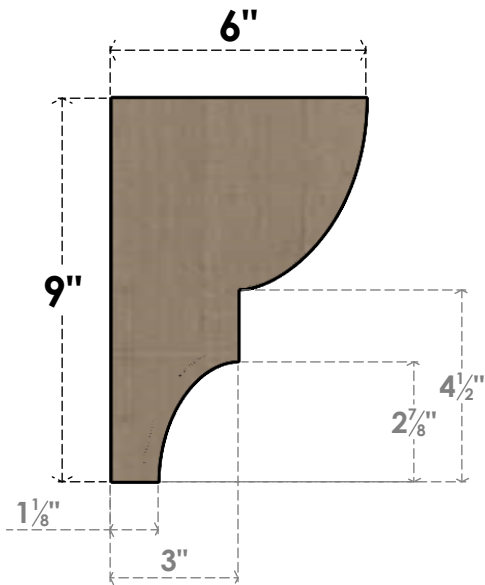

ITEM NUMBER: CORU03X06X09RIDRCPR

3"W X 6"D X 9"H SERIES 2 CLASSIC RIDGEWOOD ROUGH CEDAR
TIMBERTHANE FAUX WOOD CORBEL, PRIMED

SIDE PROFILE

FRONT PROFILE

ISOMETRIC

EKENA MILLWORK
2300 WEST MAIN ST.
CLARKSVILLE, TX 75426
TOLL FREE: 866-607-0453
WWW.EKENAMILLWORK.COM

NOTES

1. INSTALLATION TO BE COMPLETED IN ACCORDANCE WITH MANUFACTURER'S SPECIFICATIONS.
2. DRAWING MAY NOT BE TO SCALE
3. THIS DRAWING IS INTENDED FOR DESIGN AND PLANNING PURPOSES ONLY.
4. ALL INFORMATION CONTAINED HEREIN WAS CURRENT AT THE TIME OF DEVELOPMENT BUT MUST BE REVIEWED AND APPROVED BY THE PRODUCT MANUFACTURER TO BE CONSIDERED ACCURATE.
5. TIMBERTHANE ARCHITECTURAL PRODUCTS ARE MADE FROM HIGH DENSITY URETHANE AND COME FACTORY PRIMED