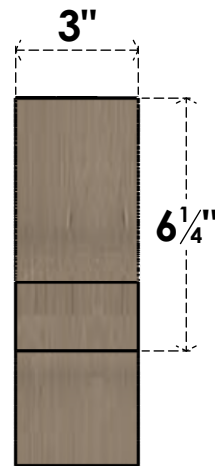

ITEM NUMBER: CORU03X06X09RIDRCPR

3"W X 6"D X 9"H SERIES 2 CLASSIC RIDGEWOOD ROUGH CEDAR
TIMBERTHANE FAUX WOOD CORBEL, PRIMED

SIDE PROFILE

FRONT PROFILE

ISOMETRIC

EKENA MILLWORK
2300 WEST MAIN ST.
CLARKSVILLE, TX 75426
TOLL FREE: 866-607-0453
WWW.EKENAMILLWORK.COM

NOTES

1. INSTALLATION TO BE COMPLETED IN ACCORDANCE WITH MANUFACTURER'S SPECIFICATIONS.
2. DRAWING MAY NOT BE TO SCALE
3. THIS DRAWING IS INTENDED FOR DESIGN AND PLANNING PURPOSES ONLY.
4. ALL INFORMATION CONTAINED HEREIN WAS CURRENT AT THE TIME OF DEVELOPMENT BUT MUST BE REVIEWED AND APPROVED BY THE PRODUCT MANUFACTURER TO BE CONSIDERED ACCURATE.
5. TIMBERTHANE ARCHITECTURAL PRODUCTS ARE MADE FROM HIGH DENSITY URETHANE AND COME FACTORY PRIMED